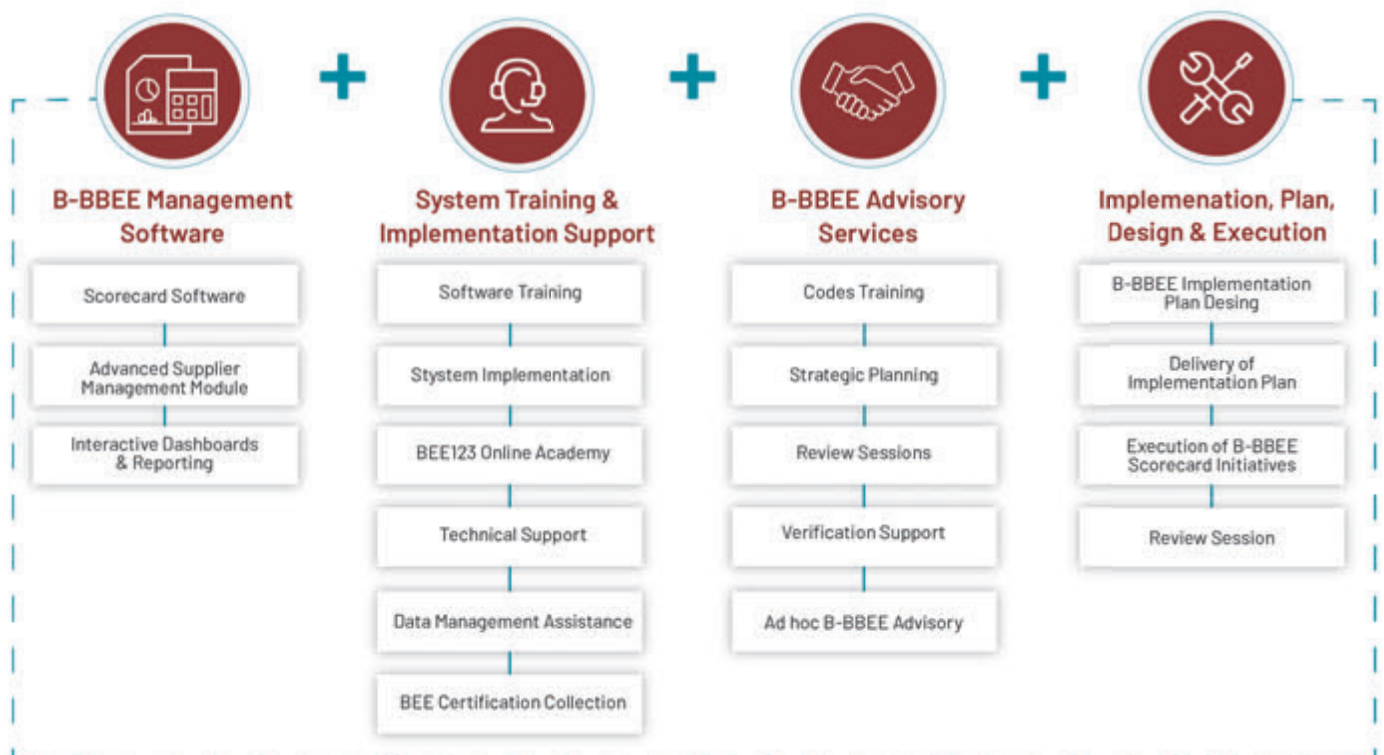

This is the online software solution your organisation needs to manage your B-BBEE simply and strategically.

We know because we developed it and it's grown into South Africa's market-leading B-BBEE solution, known as the turnkey software solution that makes B-BBEE management more streamlined and decision-making more strategic.

B-BBEE ADVISORY SERVICES

In conjunction with the capabilities of our B-BBEE Management Software, our Advisory Services offer the end-to-end practical advisory and support you need to guide your organisation to true compliance.

How do we do it? This team is peopled by subject matter experts who specialise in helping clients to utilise the data in our software and to inform and develop bespoke and insights-based transformation strategies.

At BEE123, we pride ourselves on building relationships with our clients and walking the entire journey with them – from strategy conceptualisation to audit, and beyond.

Our advisory services include:

- Codes training
- Strategic B-BBEE planning
- B-BBEE advisory, consulting and strategy sessions
- Regular review sessions
- Verification support, pre- and post-audit
- B-BBEE advisory desk for ad hoc queries